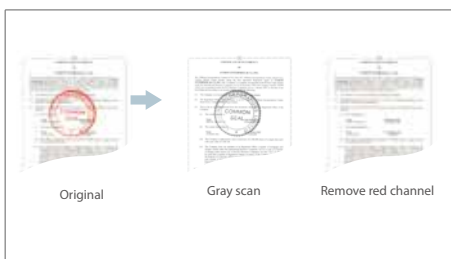

Avision FB1200 Plus Flatbed Scanner

Color Matching

Use the default parameters (ICC profile) to get the accurate colors of your pictures.

Color Drop Out

Not only R/G/B 3 channel color drop out, but any specific color can be selected as a color filter.