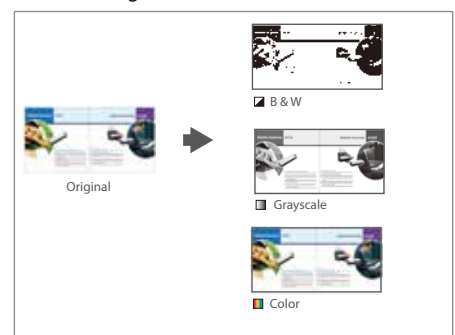

Speed, simplicity and advanced imaging for workgroup applications

Slender, functional and surprisingly affordable, the FB1200 Plus completes any creative environment. Just 43 mm thick, the extraordinarily slender is the obvious choice for the uncluttered desk. Despite its diminutive size, the FB1200 Plus is big on resolution. Whether you are scanning documents or photos, the 1200 dpi and 48-bits color depth specification accurately reproduces every fine detail and subtle shade. your pin sharp results will be suitable for enlargements and post-scan image editing.

What we have bundled

The Avision FB1200 Plus scanner comes with TWAIN / ISIS driver and PaperPort 14SE .

Avision TWAIN Driver

Avision's easy-to-use TWAIN driver provides various useful features such as auto color detection, color matching, multi-feed detection, and blank page removal to enhance your image quality and improve your productivity.

Multi-stream

Scan one image and show 2~3 images in different image modes in one time.

Avision FB1200 Plus Flatbed Scanner

Color Matching

Use the default parameters (ICC profile) to get the accurate colors of your pictures.